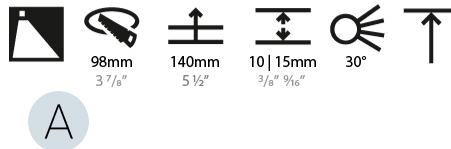

A35549-

base number   Reflector
Options

1. To build a product code in our configurator select the specify button on the base model # product page
2. To build a manual product code on this datasheet choose from the options listed below in blue font and add the suffix to the base model #

GENERAL

Series: Bioniq
Subseries: Bioniq Round Wallwash
Brand: Prolicht
Division: Architectural
Mounting Type: Recessed
Mounting Location: Ceiling
Subcategory: Downlight

PHYSICAL

Shape: Round
Diameter (mm): 107
Diameter (in): 4 3/16
Height (mm): 118
Height (in): 4 5/8
Ceiling Thickness (mm): 10 / 12.5 / 15
Ceiling Thickness (in): 3/8 or 1/2 or 9/16
Min. Recessing Depth (mm): 140
Min. Recessing Depth (in): 5 1/2
Light Distribution: Adjustable / Asymmetric
Weight (kg): 0.456
Weight (lbs): 1
Fixture Finish: Chrome
Fixture Material: Aluminum Die Cast
Cut-out Measurements: 98mm / 3 7/8"

ELECTRICAL

Lamp Type: LED (Zhaga Standard)
Total Output Wattage (W): 15
Dimming: Dali Dimming
Driver Included: No
Driver Location: Recessed Housing
Driver Type: Constant Current - 120Vac
Housing: See components
Input Voltage (V): 120
Constant Current (MA): 350

LED

Number of LEDs: 1
Color Temperature (°K): Warm Dim
Max. Delivered Lumen (lm): 910
Nominal Lumen (lm): 1140
CRI: >90 CRI
Lamp Life (hrs): 50000

OPTICAL

Reflector: 20 / 40 / 60

RATINGS AND CERTIFICATIONS

Certified By: Certified for North American Standards
IP rating: IP20