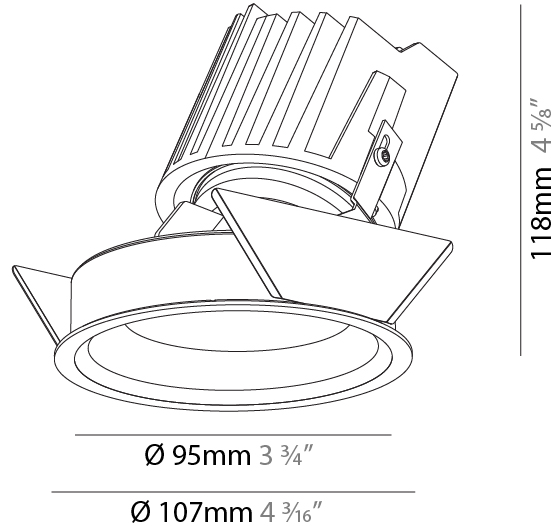

GENERAL

Series: Bioniq
Subseries: Bioniq Round Wallwash
Brand: Prolicht
Division: Architectural
Mounting Type: Recessed
Mounting Location: Ceiling
Subcategory: Downlight

PHYSICAL

Shape: Round
Diameter (mm): 107
Diameter (in): 4 3/16
Height (mm): 118
Height (in): 4 5/8
Ceiling Thickness (mm): 10 / 12.5 / 15
Ceiling Thickness (in): 3/8 or 1/2 or 9/16
Min. Recessing Depth (mm): 140
Min. Recessing Depth (in): 5 1/2
Light Distribution: Adjustable / Asymmetric
Weight (kg): 0.456
Weight (lbs): 1
Fixture Finish: SSR / BKV / CWI / CRY / HAB / LAG / UFT / ITA / RUA / RUR / MIC / FTG / MYG / TWT / LOD / PUS / FRO / FUP / KIA / POP / BLS / SPG / MEY / GOH / GUM / CHC / COM / ABZ / JAG / OBR / MOS / ROR
Fixture Material: Aluminum Die Cast
Cut-out Measurements: 98mm / 3 7/8"

ELECTRICAL

Lamp Type: LED (Zhaga Standard)
Total Output Wattage (W): 15
Dimming: Dali Dimming
Driver Included: No
Driver Location: Recessed Housing
Driver Type: Constant Current - 120Vac
Housing: See components
Input Voltage (V): 120
Constant Current (MA): 350

LED

Number of LEDs: 1
Color Temperature (°K): Warm Dim
Max. Delivered Lumen (lm): 850
Nominal Lumen (lm): 1140
CRI: >90 CRI
Lamp Life (hrs): 50000

OPTICAL

Reflector: 20 / 40 / 60
Adjustability: Fixed

RATINGS AND CERTIFICATIONS

Certified By: Certified for North American Standards
IP rating: IP20