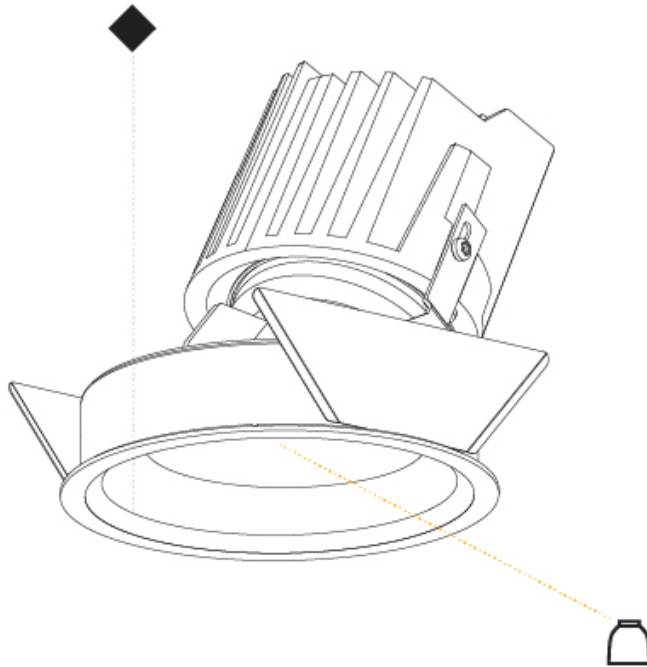

BIONIQ ROUND WALLWASH RECESSED

A35548-

PROJECT

TYPE

SPECIFIER

QUANTITY

DATE

A