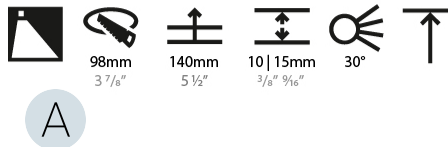

PHYSICAL

Shape: Round
Diameter (mm): 107
Diameter (in): 4 3/16
Height (mm): 118
Height (in): 4 5/8
Ceiling Thickness (mm): 10 / 12.5 / 15
Ceiling Thickness (in): 3/8 or 1/2 or 9/16
Min. Recessing Depth (mm): 140
Min. Recessing Depth (in): 5 1/2
Light Distribution: Adjustable / Asymmetric
Weight (kg): 0.473
Weight (lbs): 1.04
Fixture Finish: SSR / BKV / CWI / CRY / HAB / LAG / UFT / ITA / RUA / RUR / MIC / FTG / MYG / TWT / LOD / PUS / FRO / FUP / KIA / POP / BLS / SPG / MEY / GOH / GUM / CHC / COM / ABZ / JAG / OBR / MOS / ROR
Fixture Material: Aluminum Die Cast
Cut-out Measurements: 98mm / 3 7/8"

ELECTRICAL

Lamp Type: LED (Zhaga Standard)
Input Wattage (W): 16.5
Total Output Wattage (W): 14
Dimming: Tri-Mode (Non-Dimming and Phase Dimming (120Vac only) and 0-10V Dimming)
Driver Included: No
Driver Location: Recessed Housing
Driver Type: Constant Current - Universal
Driver Class: Class 2
Housing: See components
Input Voltage (V): 120 - 277
Constant Current (MA): 350

LED

Number of LEDs: 1
Color Temperature (°K): 2700 / 3000 / 3500 / 4000
Max. Delivered Lumen (lm): 1030 / 1070 / 1117 / 1140
Nominal Lumen (lm): 1386 / 1438 / 1511 / 1542
CRI: >90 CRI
Lamp Life (hrs): 50000

OPTICAL

Reflector: 20 / 40 / 60
Adjustability: Fixed

RATINGS AND CERTIFICATIONS

Certified By: Certified for North American Standards
IP rating: IP20