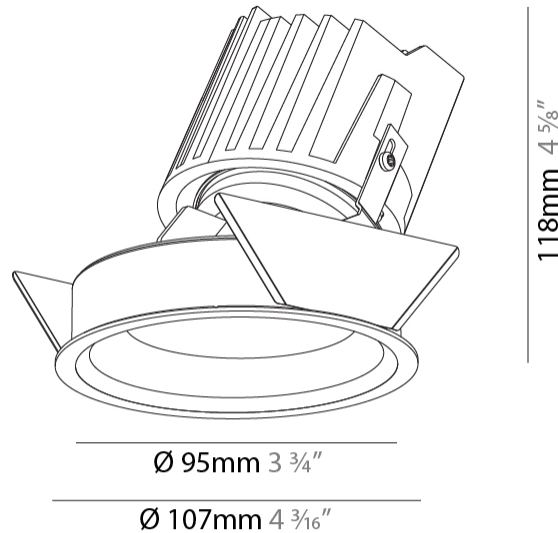

A35549-

base number   Reflector
Options

1. To build a product code in our configurator select the specify button on the base model # product page
2. To build a manual product code on this datasheet choose from the options listed below in blue font and add the suffix to the base model #

GENERAL

Series: Bioniq
Subseries: Bioniq Round Wallwash
Brand: Prolicht
Division: Architectural
Mounting Type: Recessed
Mounting Location: Ceiling
Subcategory: Downlight

PHYSICAL

Shape: Round
Diameter (mm): 107
Diameter (in): 4 3/16
Height (mm): 118
Height (in): 4 5/8
Ceiling Thickness (mm): 10 / 12.5 / 15
Ceiling Thickness (in): 3/8 or 1/2 or 9/16
Min. Recessing Depth (mm): 140
Min. Recessing Depth (in): 5 1/2
Light Distribution: Adjustable / Asymmetric
Weight (kg): 0.456
Weight (lbs): 1
Fixture Finish: Chrome
Fixture Material: Aluminum Die Cast
Cut-out Measurements: 98mm / 3 7/8"

ELECTRICAL

Lamp Type: LED (Zhaga Standard)
Total Output Wattage (W): 15
Dimming: Dali Dimming
Driver Included: No
Driver Location: Recessed Housing
Driver Type: Constant Current - 120Vac
Housing: See components
Input Voltage (V): 120
Constant Current (MA): 350

LED

Number of LEDs: 1
Color Temperature (°K): Warm Dim
Max. Delivered Lumen (lm): 910
Nominal Lumen (lm): 1140
CRI: >90 CRI
Lamp Life (hrs): 50000

OPTICAL

Reflector: 20 / 40 / 60

RATINGS AND CERTIFICATIONS

Certified By: Certified for North American Standards
IP rating: IP20