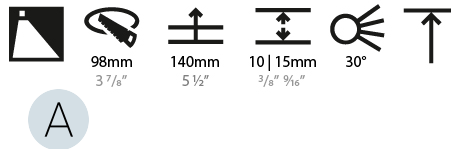

RATINGS AND CERTIFICATIONS

Certified By: Certified for North American Standards
IP rating: IP20