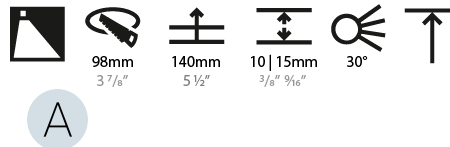

GENERAL

Series: Bioniq
Subseries: Bioniq Round Wallwash
Brand: Prolicht
Division: Architectural
Mounting Type: Recessed
Mounting Location: Ceiling
Subcategory: Downlight

PHYSICAL

Shape: Round
Diameter (mm): 107
Diameter (in): 4 3/16
Height (mm): 118
Height (in): 4 5/8
Ceiling Thickness (mm): 10 / 12.5 / 15
Ceiling Thickness (in): 3/8 or 1/2 or 9/16
Min. Recessing Depth (mm): 140
Min. Recessing Depth (in): 5 1/2
Light Distribution: Adjustable / Asymmetric
Weight (kg): 0.456
Weight (lbs): 1
Fixture Finish: SSR / BKV / CWI / CRY / HAB / LAG / UFT / ITA / RUA / RUR / MIC / FTG / MYG / TWT / LOD / PUS / FRO / FUP / KIA / POP / BLS / SPG / MEY / GOH / GUM / CHC / COM / ABZ / JAG / OBR / MOS / ROR
Fixture Material: Aluminum Die Cast
Cut-out Measurements: 98mm / 3 7/8"

ELECTRICAL

Lamp Type: LED (Zhaga Standard)
Total Output Wattage (W): 15
Dimming: Dali Dimming
Driver Included: No
Driver Location: Recessed Housing
Driver Type: Constant Current - 120Vac
Housing: See components
Input Voltage (V): 120
Constant Current (MA): 350

LED

Number of LEDs: 1
Color Temperature (°K): Warm Dim
Max. Delivered Lumen (lm): 850
Nominal Lumen (lm): 1140
CRI: >90 CRI
Lamp Life (hrs): 50000

OPTICAL

Reflector: 20 / 40 / 60
Adjustability: Fixed

RATINGS AND CERTIFICATIONS

Certified By: Certified for North American Standards
IP rating: IP20